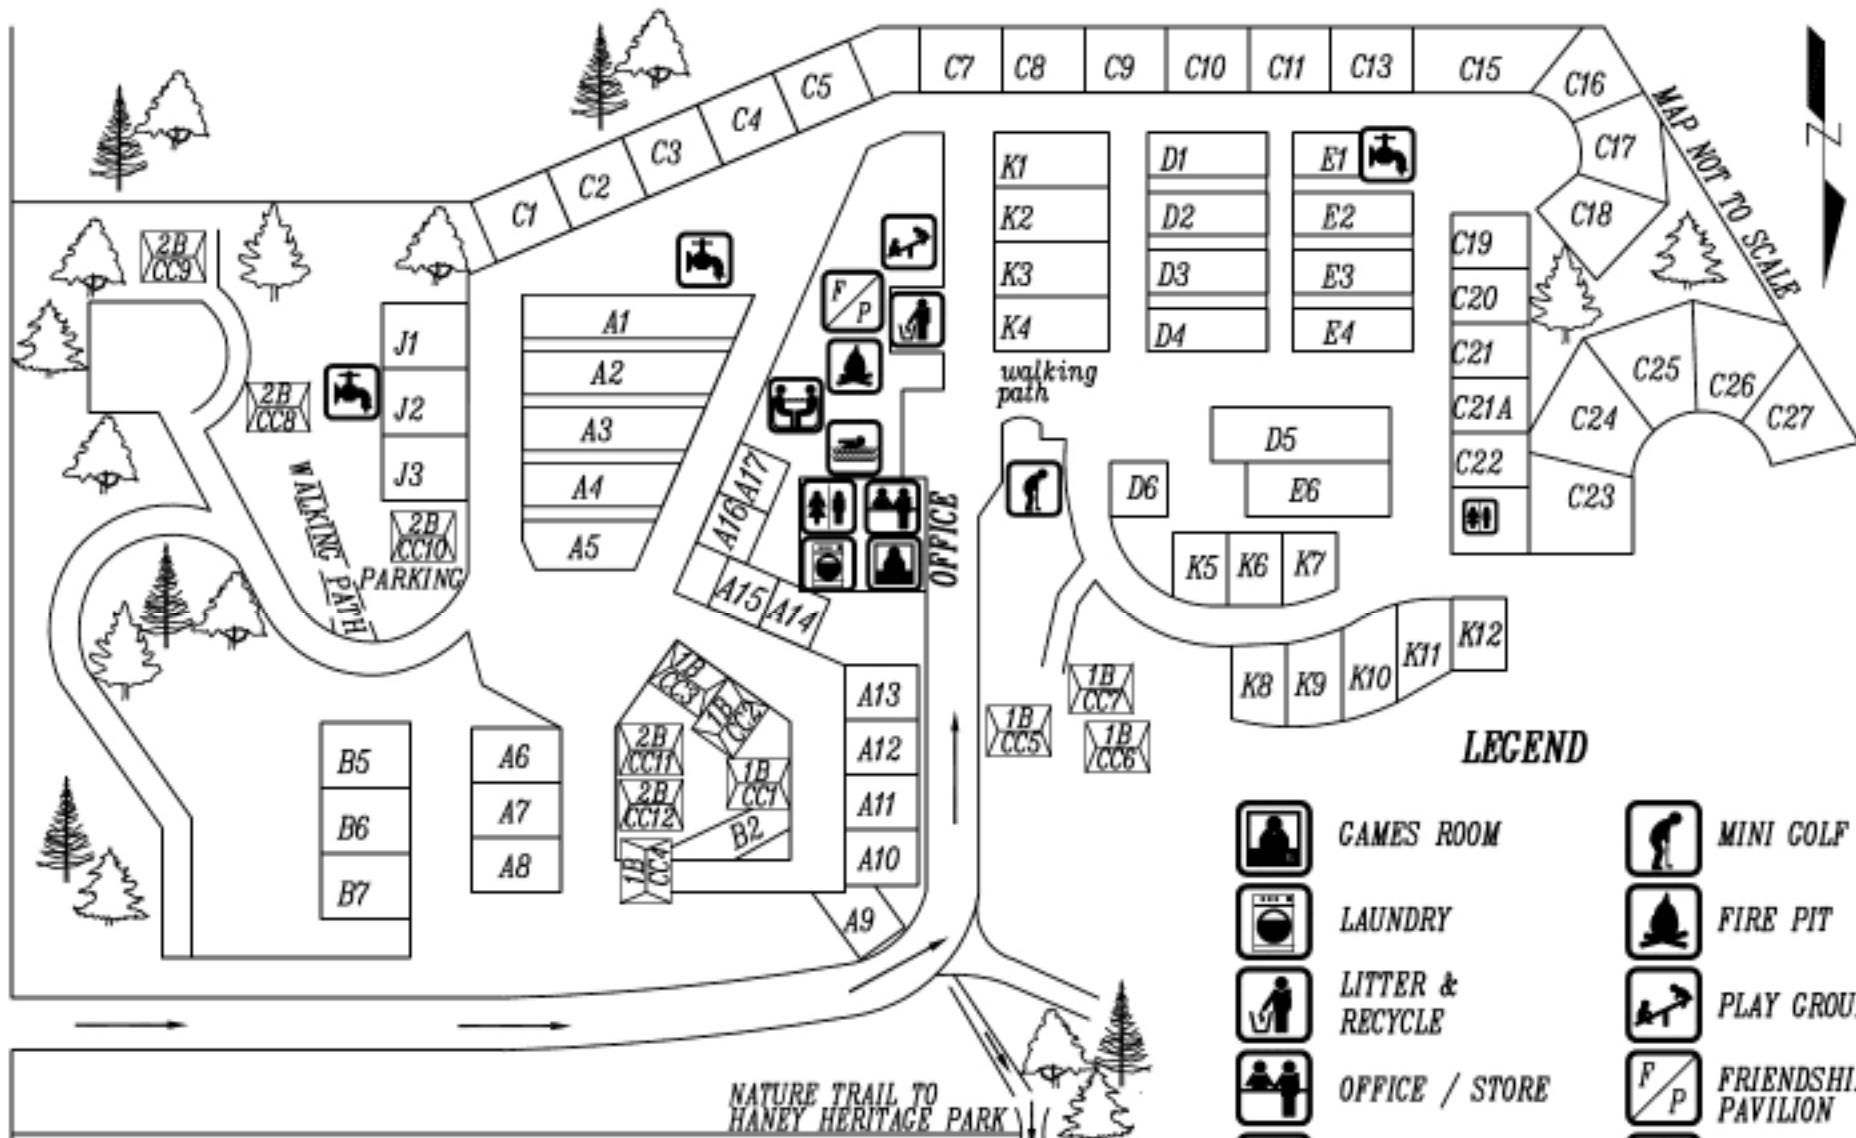

TO VERNON

HWY. 97B

TO SALMON ARM

MAP NOT TO SCALE

LEGEND

-  GAMES ROOM
-  MINI GOLF
-  LAUNDRY
-  FIRE PIT
-  LITTER & RECYCLE
-  PLAY GROUND
-  OFFICE / STORE
-  FRIENDSHIP PAVILION
-  WASHROOMS
-  HOT TUB
-  CAMPING CABINS
CC1 - CC7 - 1 BED
CC8 - CC12 - 2 BED
-  SWIMMING
-  FULL SERVICE WATER, POWER, SEWER
-  TELEPHONE
-  WATER
-  SPEED LIMIT 5 km/h
-  FIRE SAFETY

(ALL VISITORS MUST REGISTER)

WELCOME TO :
 SALMON ARM CAMPING RESORT
 381 HWY. 97B N.E.
 SALMON ARM, B.C.
 PH: 1 250 832 6489

www.salmonarmcamping.com
 toll free # 1 866-979-1659